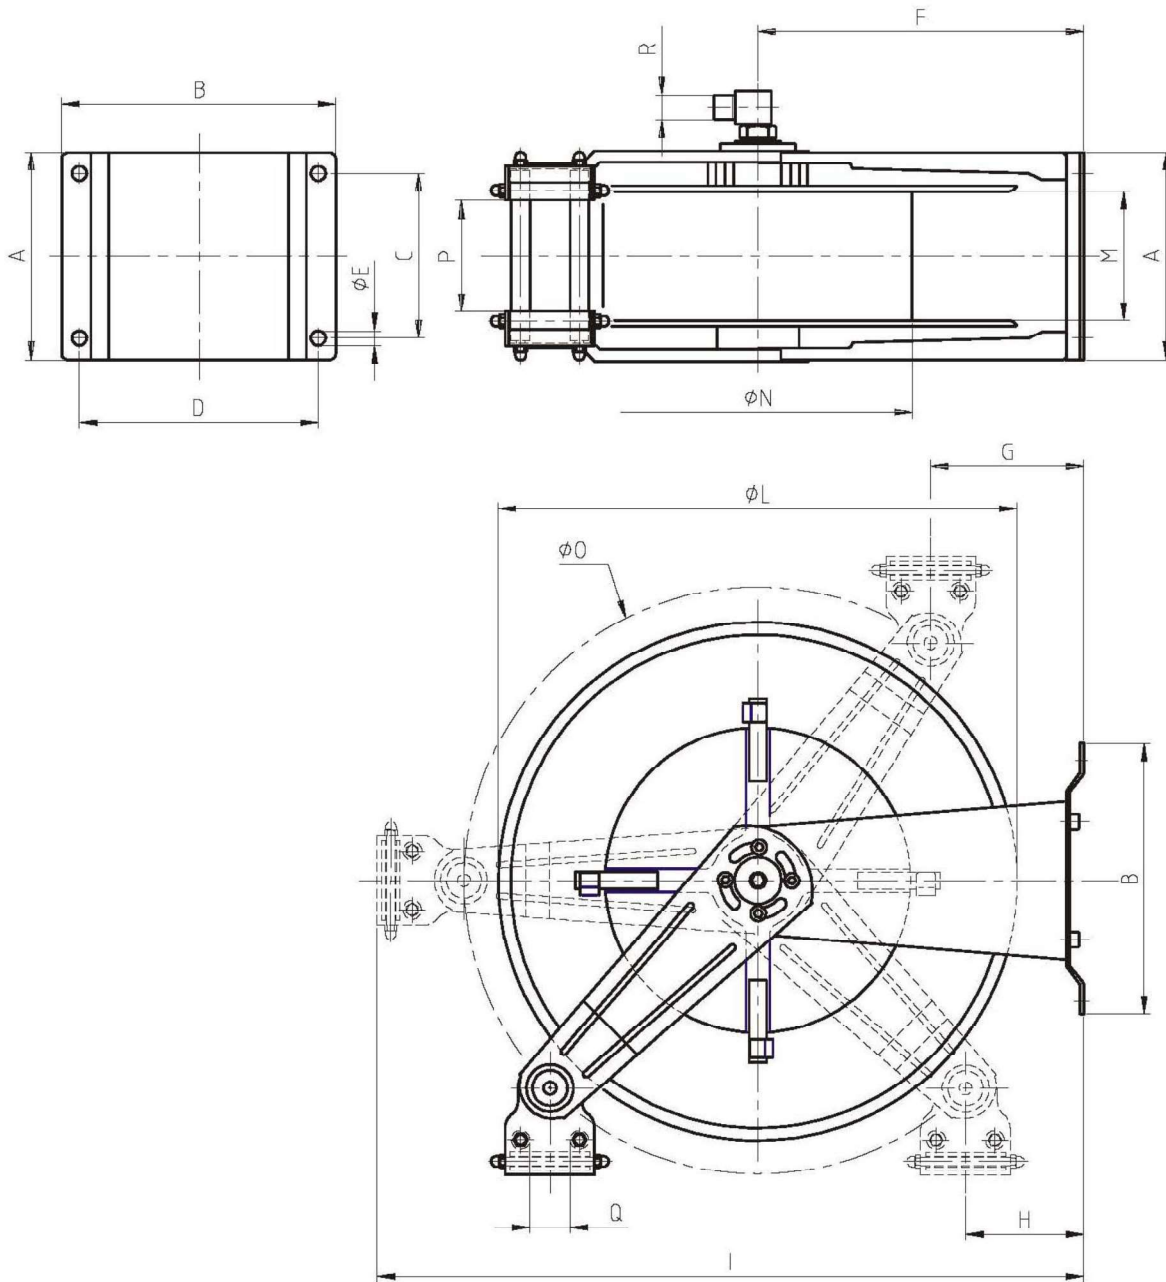

AKV3502 STAINLESS STEEL AUTOMATIC HOSE REEL

AKV3502

ST30

Max. working pressure	80 bar
Connection inlet - outlet	1" male – 3/4" male
Bore	19mm
Max. hose Ø	1"
Max. Hose length	3/4" – 25m (O.D. 28mm) 1" – 15m
Weight	28 Kg
Material hose reel	AISI 304 / AISI 303
Material swivel	AISI 304 Seal: VITON

Dimensions AKV3502

Art.	A	B	C	D	E	F	G	H	I	L	M	N	O	P	Q	R
AKV3502	310	295	280	263	13	315	120	107	700	540	185	310	580	150	43	1" M